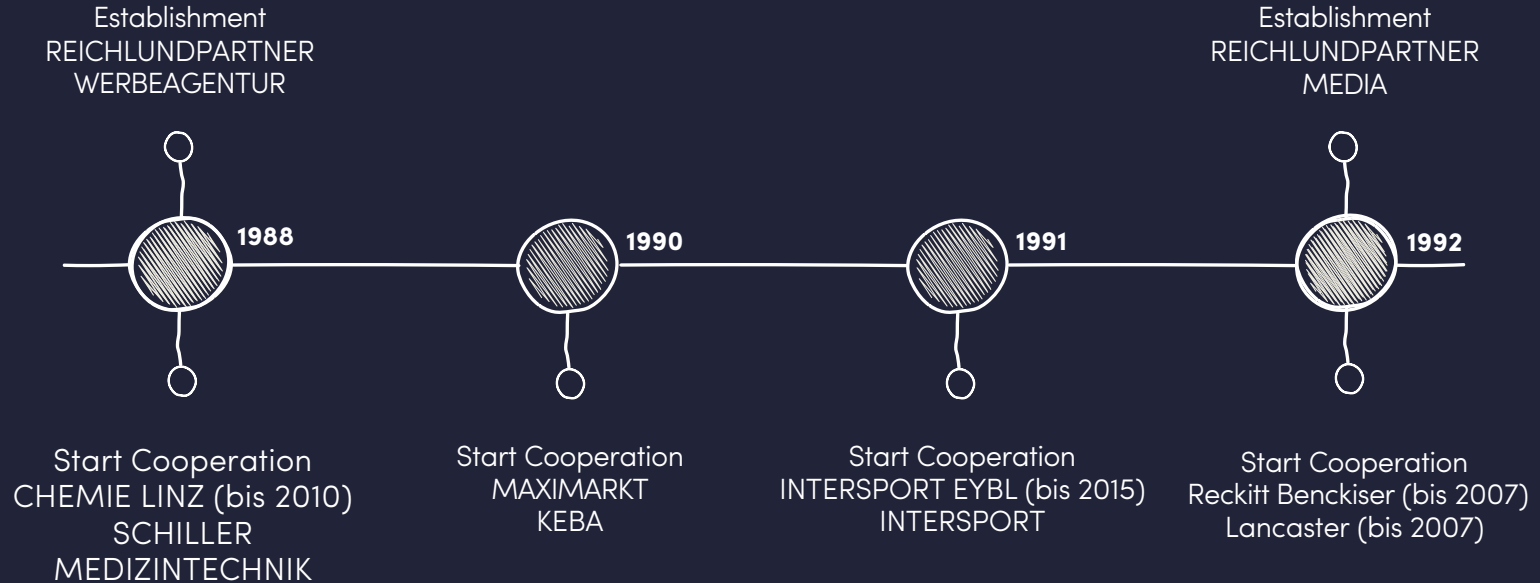

RUP

REICHLUNDPARTNER

REICHLUNDPARTNER

Our History

REICHLUNDPARTNER

REICHLUNDPARTNER

Establishment
ERLEBNISMARKETING
Membership
ICOM NETWORK

REICHLUNDPARTNER

Establishment
REICHLUNDPARTNER
DIGITAL

Start Cooperation
WILLI DUNGL
LINZ AG

Start Cooperation
QUELLE

Establishment
REICHLUNDPARTNER
PUBLIC RELATIONS

Start Cooperation
MARIONNAUD (bis 2017)
TURMÖI
ESTEE LAUDER (bis 2017)

Start Cooperation
EGGER
MJAM
VEGI TASTIC
REBELL MEAT
CELLCUBE

Start Cooperation
LAND OÖ CORONA
SILHOUETTE
AGILOX

Germain Brand Award für
CONSTANTIA FLEXIBLES

Innovation does not come
from the worship of ashes
but through
the transmission of the fire.