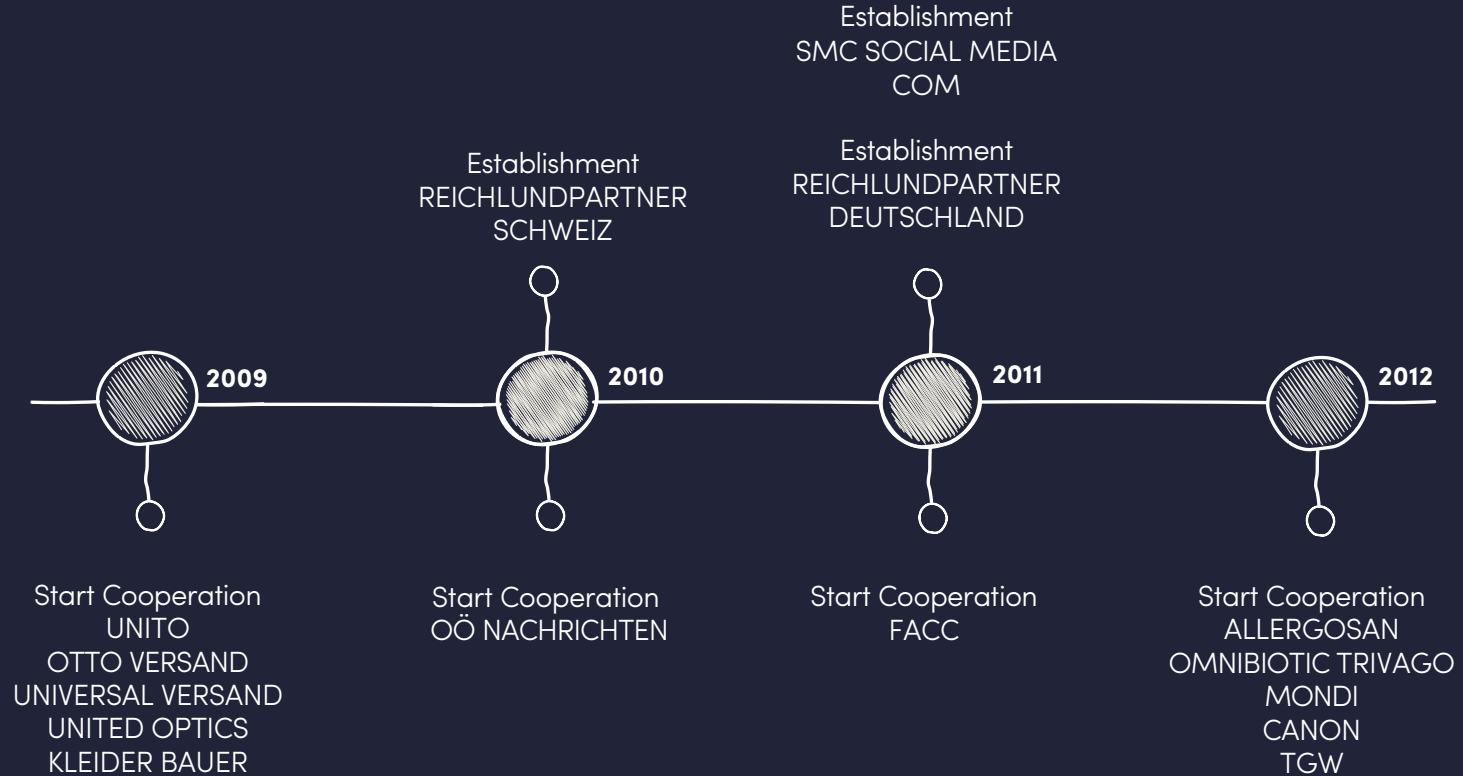

Establishment
REICHLUNDPARTNER
DIGITAL

Start Cooperation
WILLI DUNGL
LINZ AG

Start Cooperation
QUELLE

Establishment
REICHLUNDPARTNER
PUBLIC RELATIONS

Start Cooperation
MARIONNAUD (bis 2017)
TURMÖI
ESTEE LAUDER (bis 2017)

Establishment
STUDIO E

Effie in Silver
MARIONNAUD

REICHLUNDPARTNER

REICHLUNDPARTNER

REICHLUNDPARTNER

REICHLUNDPARTNER

Establishment
MEDYOUCATE
The Medical Education
Network

Facts & Figures
112,6 Mio. Creative Billing
171 Employee
None Freelancer

Start Cooperation
EGGER
MJAM
VEGI TASTIC
REBELL MEAT
CELLCUBE

Start Cooperation
LAND OÖ CORONA
SILHOUETTE
AGILOX

Germain Brand Award für
CONSTANTIA FLEXIBLES

Innovation does not come
from the worship of ashes
but through
the transmission of the fire.

REICHLUNDPARTNER

The show must go on!