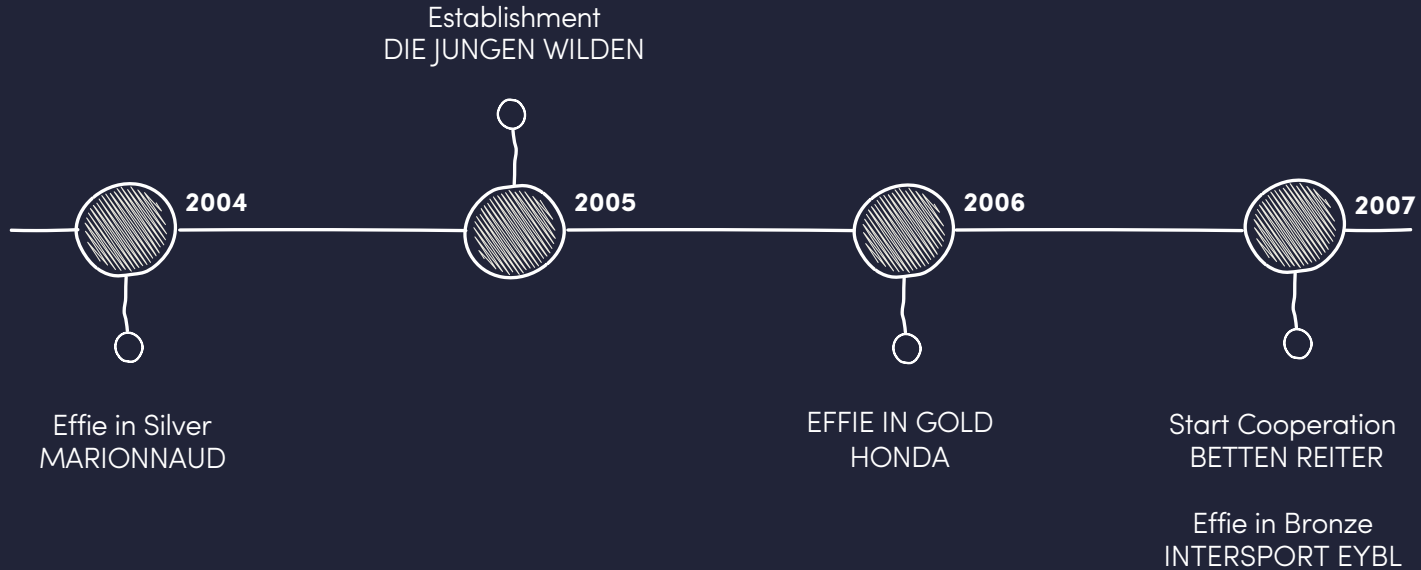

Establishment
REICHLUNDPARTNER
DIGITAL

Start Cooperation
WILLI DUNGL
LINZ AG

Start Cooperation
QUELLE

Establishment
REICHLUNDPARTNER
PUBLIC RELATIONS

Start Cooperation
MARIONNAUD (bis 2017)
TURMÖI
ESTEE LAUDER (bis 2017)

Establishment
STUDIO E

Effie in Silver
MARIONNAUD

REICHLUNDPARTNER

REICHLUNDPARTNER

REICHLUNDPARTNER

REICHLUNDPARTNER

Establishment
MEDYOUCATE
The Medical Education
Network

Facts & Figures
112,6 Mio. Creative Billing
171 Employee
None Freelancer