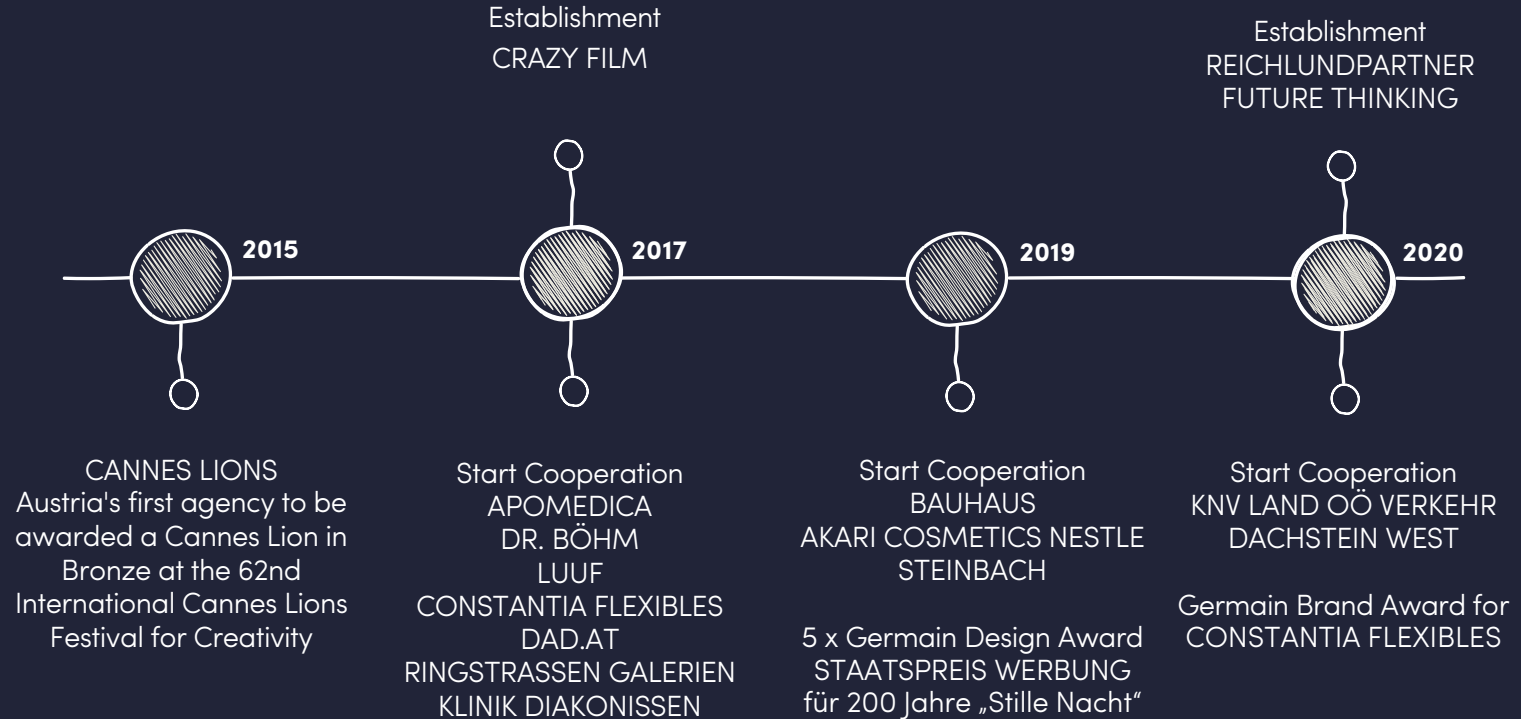

RUP

REICHLUNDPARTNER

REICHLUNDPARTNER

Our History

REICHLUNDPARTNER

REICHLUNDPARTNER

Establishment
ERLEBNISMARKETING
Membership
ICOM NETWORK

REICHLUNDPARTNER

Establishment
REICHLUNDPARTNER
DIGITAL

Start Cooperation
WILLI DUNGL
LINZ AG

Start Cooperation
QUELLE

Establishment
REICHLUNDPARTNER
PUBLIC RELATIONS

Start Cooperation
MARIONNAUD (bis 2017)
TURMÖI
ESTEE LAUDER (bis 2017)

Establishment
STUDIO E

Effie in Silver
MARIONNAUD

REICHLUNDPARTNER

REICHLUNDPARTNER

REICHLUNDPARTNER

REICHLUNDPARTNER

Establishment
MEDYOUCATE
The Medical Education
Network

Facts & Figures
112,6 Mio. Creative Billing
171 Employee
None Freelancer